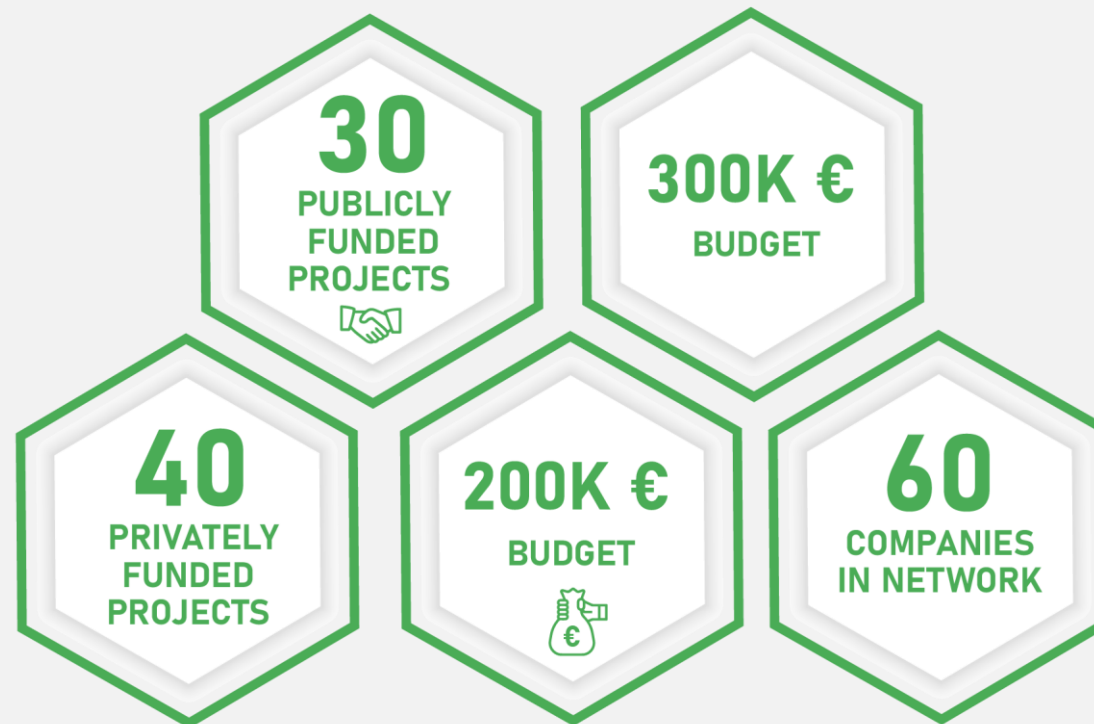

KTU TTC
M3- University-
Industry
Cooperation
Services

Entrance

M3

**UNIVERSITY INDUSTRY
COOPERATION SERVICES**

KTU TTC
MEET OUR
Team

Beril DEĞERMENCI
Lecturer

**Dilek İSKENDER
BALABAN**
Project Expert

Yalçın AYKUT
Project Expert