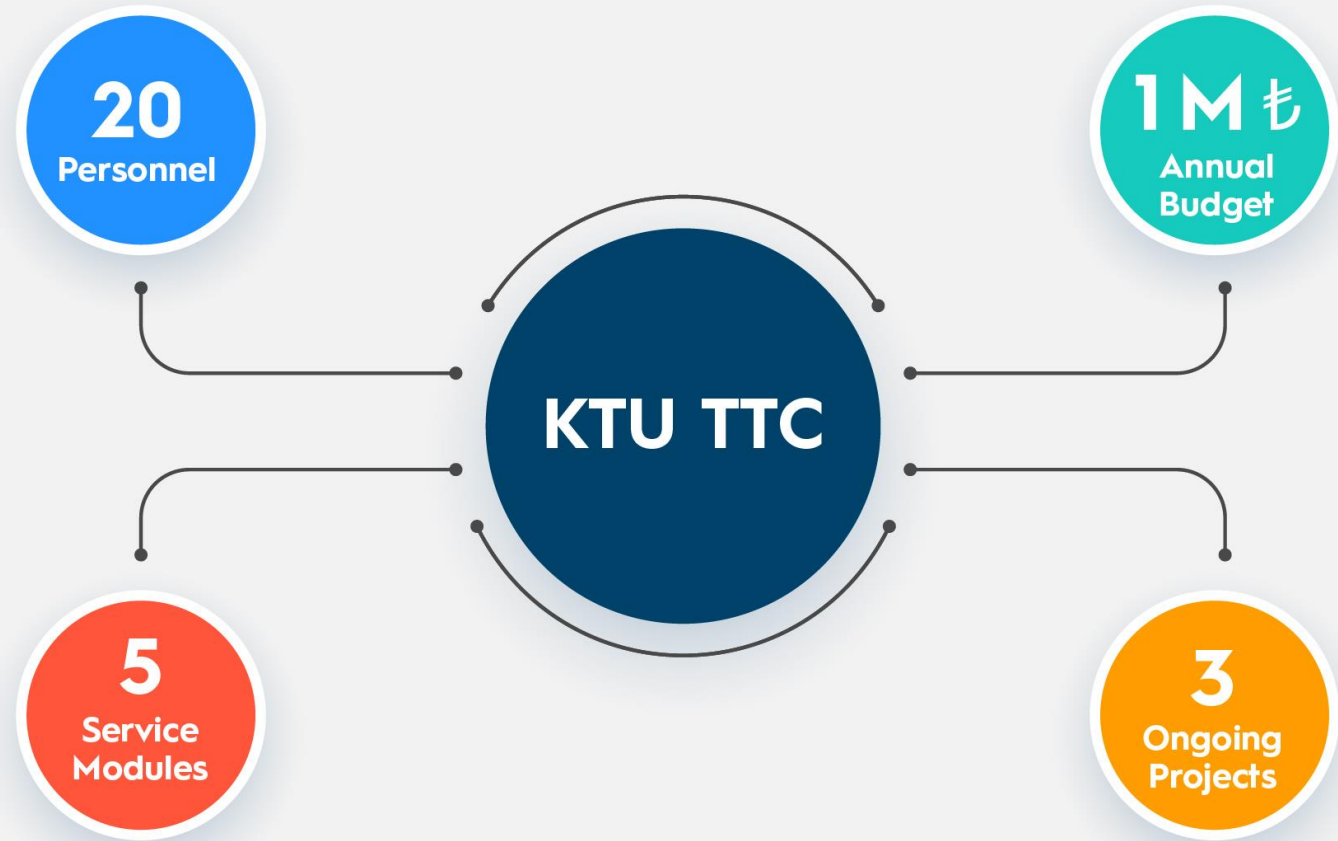

KARADENİZ
TEKNİK ÜNİVERSİTESİ
KARADENİZ TECHNICAL UNIVERSITY
1955

KARADENİZ TECHNICAL UNIVERSITY

T.C.
KARADENİZ TEKNİK ÜNİVERSİTESİ

Technology Transfer Application Research Center
KTU TTC

KTU TTC Timeline