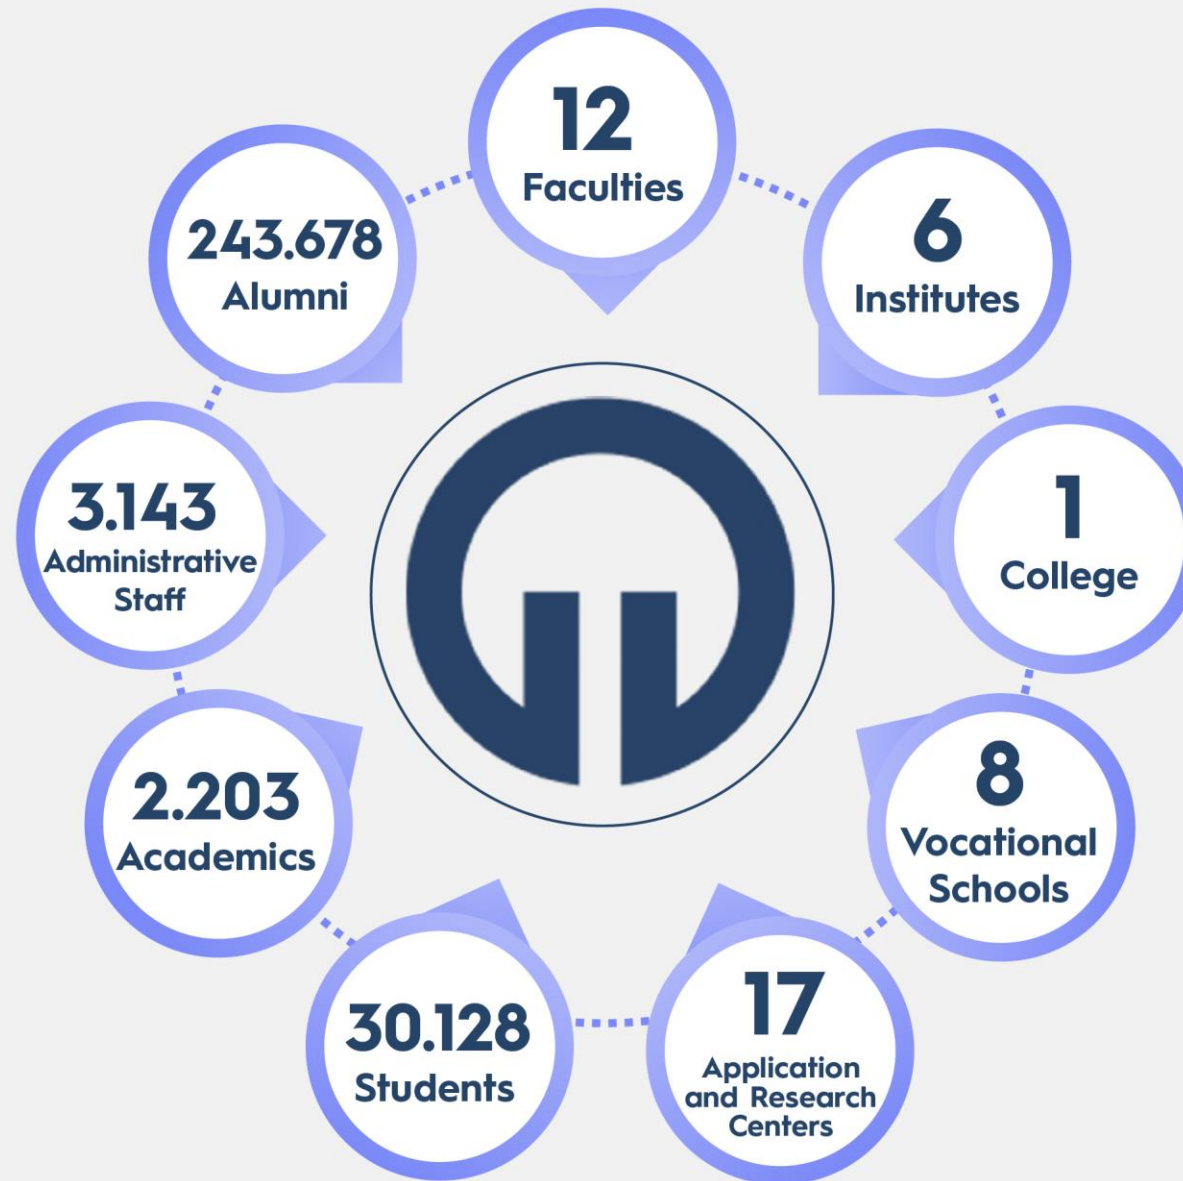

KARADENİZ
TEKNİK ÜNİVERSİTESİ
KARADENİZ TECHNICAL UNIVERSITY
1955

KARADENİZ TECHNICAL UNIVERSITY

T.C.
KARADENİZ TEKNİK ÜNİVERSİTESİ

Technology Transfer Application Research Center
KTU TTC

KTU TTC Timeline