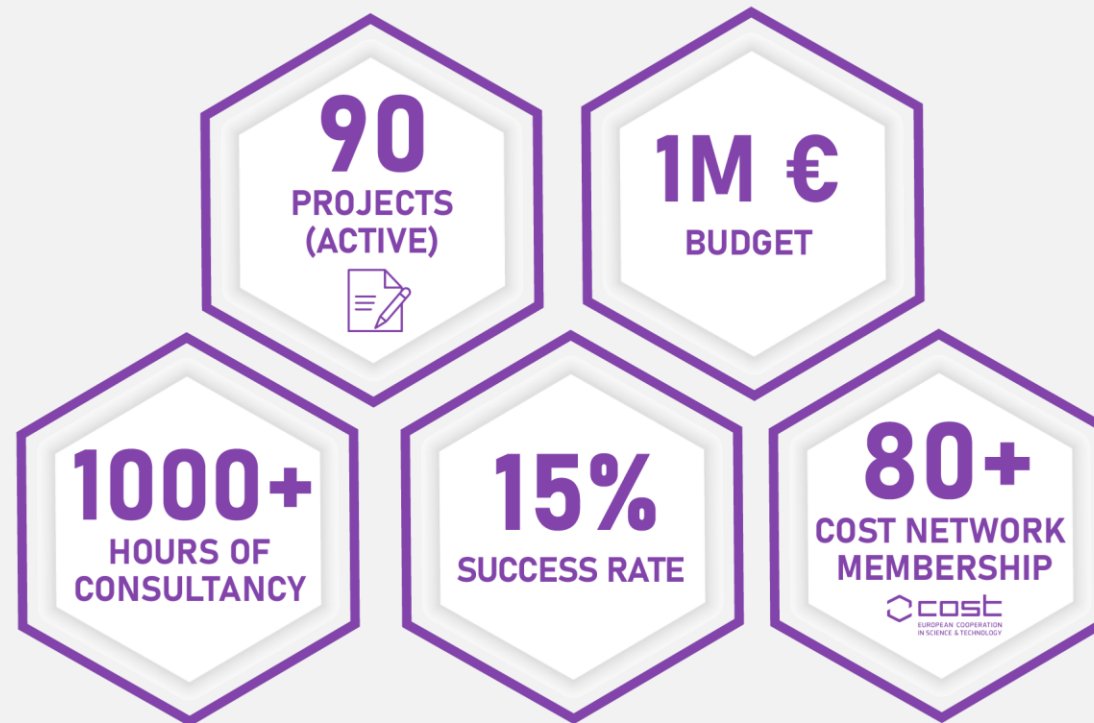

KTU TTC
M3- University-
Industry
Cooperation
Services

Entrance

M3

**UNIVERSITY INDUSTRY
COOPERATION SERVICES**

KTU TTC
MEET OUR
Team

Beril DEĞERMENCI
Lecturer

**Dilek İSKENDER
BALABAN**
Project Expert

Yalçın AYKUT
Project Expert